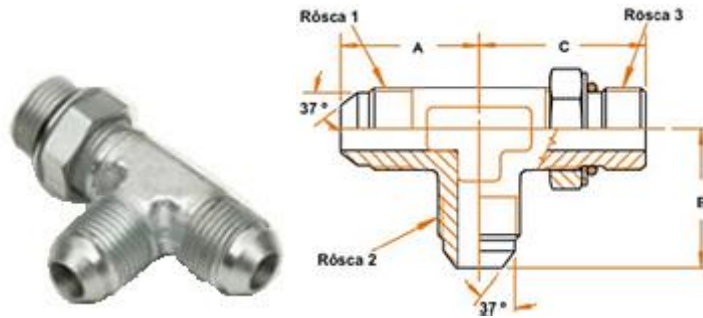

TEE Macho JIC 37° x JIC 37° x SAE

O'ring Boss - Orientável

Rôscas 1	Rôscas 2	Rôscas 3	A	B	C
UNF/UN(2A)	UNF/UN(2A)	UNF/UN(2A)			
7/16"-20	7/16"-20	7/16"-20	22.8	22.8	26.2
1/2"20	1/2"20	1/2"-20	24.1	24.1	28.7
9/16"-18	9/16"-18	9/16"-18	26.9	26.9	31.8
3/4"-16	3/4"-16	3/4"-16	31.8	31.8	36.8
7/8"-14	7/8"-14	7/8"-14	36.8	36.8	43.2
1.1/16"-12	1.1/16"-12	1.1/16"-12	42.2	42.2	49.3
1.5/16"-12	1.5/16"-12	1.5/16"-12	46	46	52.1
1.5/8"-12	1.5/8"-12	1.5/8"-12	52.3	52.3	57.2