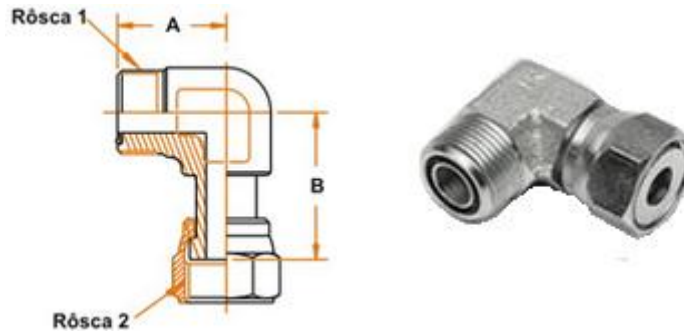

JOELHO 90° Macho ORFS X Fêmea ORFS (orientável)

Rôscas 1	Rôscas 2	A	B
UNF/UN(2A)	UNF/UN(2A)		
9/16"-18	9/16"-18	21.6	26.4
11/16"-16	11/16"-16	24.9	29.2
13/16"-16	13/16"-16	27.9	37.8
1"-14	1"-14	33.3	41.1
1,3/16"-12	1,3/16"-12	37.3	46.2
1,7/16"-12	1,7/16"-12	41.7	53.4
1,11/16"-12	1,11/16"-12	44.7	58.2
2"-12	2"-12	48.8	61.2