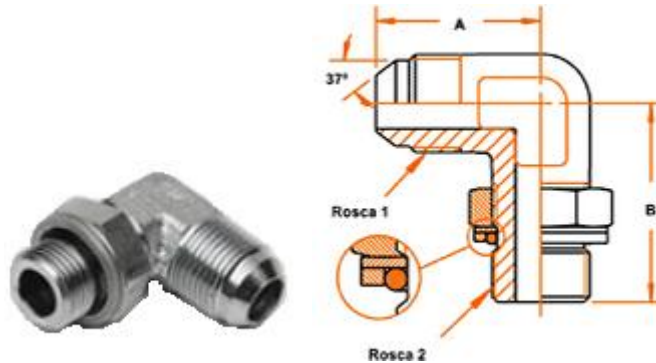

# Joelho 90° Macho JIC 37° Macho BSPP - Orientável

Rôscas 1	Rôscas 2	A	B
UNF(2A)	BSPP		
7/16"-20	G1/8"-28	22.6	26.4
7/16"-20	G1/4"-19	26.9	31.5
1/2"-20	G1/4"-19	26.9	31.5
9/16"-18	G1/4"-19	26.9	31.5
9/16"-18	G3/8"-19	28.4	36.6
9/16"-18	G1/2"-14	31	42.9
3/4"-16	G3/8"-19	31.5	36.6
3/4"-16	G1/2"-14	34	42.9
7/8"-14	G1/2"-14	36.6	42.9
7/8"-14	G3/4"-14	39.6	50
1,1/16"-12	G3/4"-14	41.9	49
1,5/16"-12	G1"-11	46	52.6
1,5/8"-12	G1,1/4"-11	52.1	56.9