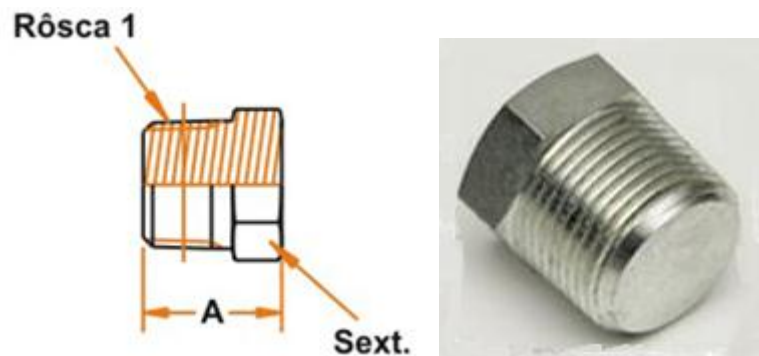

BUJÃO MACHO NPT – BJA X NPT

Rôscas UNF(2A)	A	Sext.
1/8"-27	14.7	1/2"
1/4"-18	19.3	9/16"
3/8"-18	20.1	11/16"
1/2"-14	24.9	7/8"
3/4"-14	27.4	1,1/6"
1"-1,5	32.3	1,5/16"
1.1/4"-11,5	33	1,3/4"
1.1/2"-11,5	33.8	2"