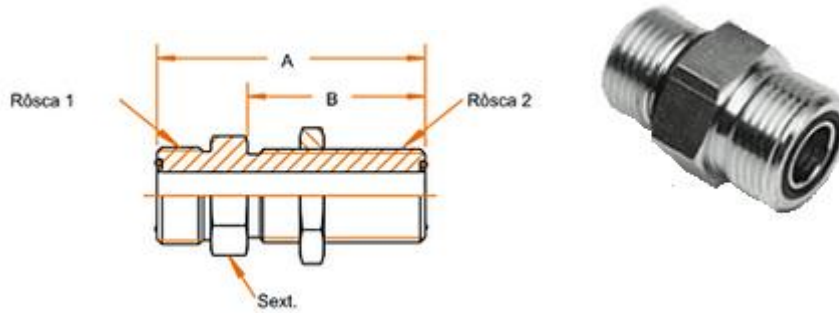

# ADAPTADOR MACHO ORFS X ORFS LONGO (passador com porca)

| Rôca 1      | Rôca 2      | A    | B    | Sext.    |
|-------------|-------------|------|------|----------|
| UNF/UN(2A)  | UNF/UN(2A)  |      |      |          |
| 9/16"-18    | 9/16"-18    | 48.3 | 31.5 | 13/16"   |
| 11/16"-16   | 11/16"-16   | 53.1 | 34   | 1"       |
| 11/16"-16   | 13/16"-16   | 56.9 | 36.6 | 1, 1/8"  |
| 13/16"-16   | 13/16"-16   | 58.4 | 36.6 | 1, 1/8"  |
| 1"-14       | 13/16"-16   | 62.5 | 36.6 | 1, 1/8"  |
| 1"-14       | 1"-14       | 66.5 | 40.6 | 1, 5/16" |
| 1,3/16"-12  | 1,3/16"-12  | 69.1 | 41.7 | 1, 1/2"  |
| 1,7/16"-12  | 1,7/16"-12  | 70.1 | 42.2 | 1, 3/4"  |
| 1,11/16"-12 | 1,7/16"-12  | 70.1 | 42.2 | 1, 3/4"  |
| 1,11/16"-12 | 1,11/16"-12 | 70.1 | 42.2 | 2"       |
| 2"-12       | 2"-12       | 70.1 | 42.2 | 2, 3/8"  |